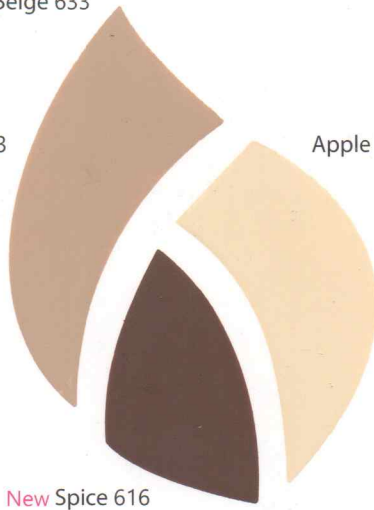

SP. Blue Heaven 671

Goose Wing 663

Lamboragani Pink 657

New Avocado 643

Green Yellow 641

Sparkling Blue 662

Lavender Drops 652

Orange 656

Prophetic Purple 654

Red Oxide 620

Black 611

Fresh Praline 637

New Basket Beige 633

Sand Point 613

Apple Butter 651

COLOUR INSPIRATIONS

Autumnal 688

New Spice 616

Sand Point 613

Goose Wing 663

Off White 602

Sky Grey 655

Red Oxide 620

New Charcoal 649

Soft Silk 603

Pearl Violet 626

White 600

Ash White 621

Wild Salmon 631

Prophetic Purple 654

Shades displayed are indicative & don't depict actual paint color

Also available in ultra pure white 600