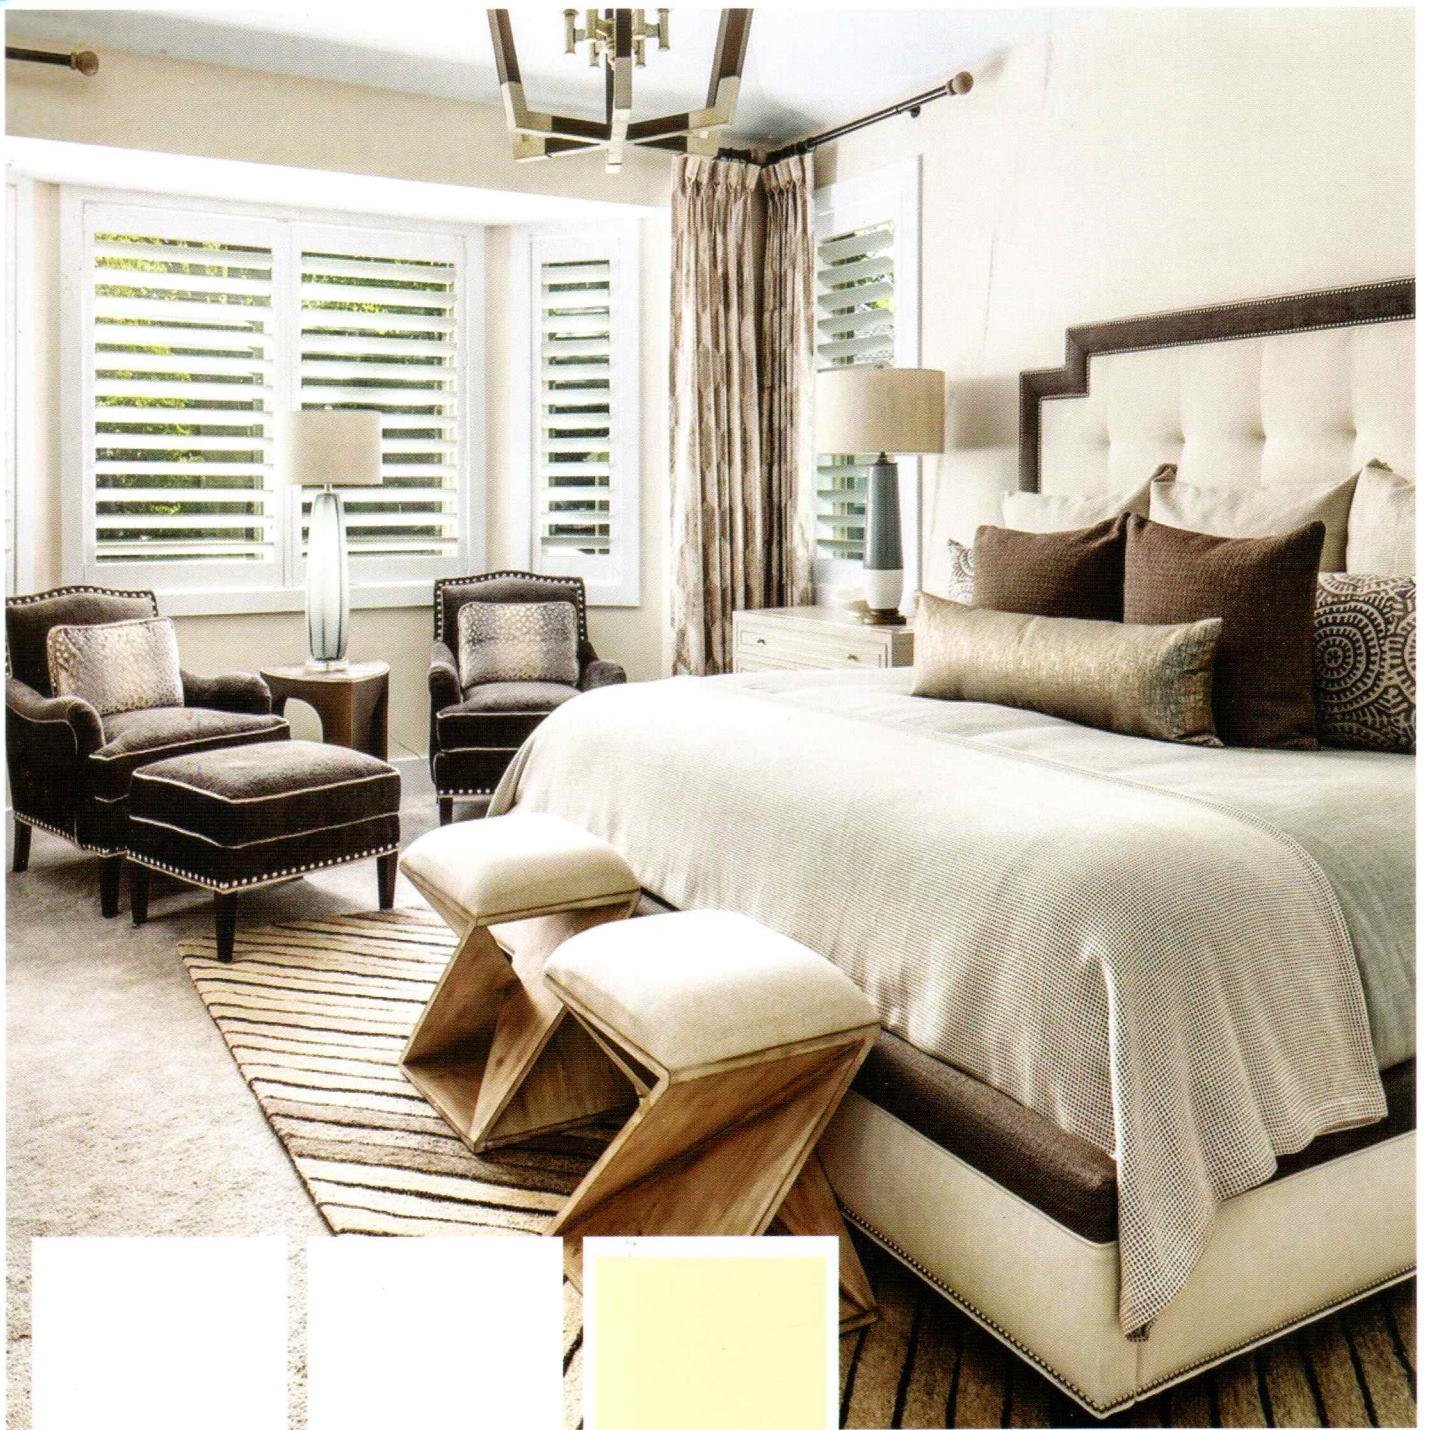

One Décor[®]

PAINTS

INTERIOR
PAINTS

75%

SAMI
WASHABLE

WALL EMULSION

For Wall and Ceiling
Ultra Hiding Properties
Smooth Flat Finish,
Better Color Retention
Good Durability

Off White 851